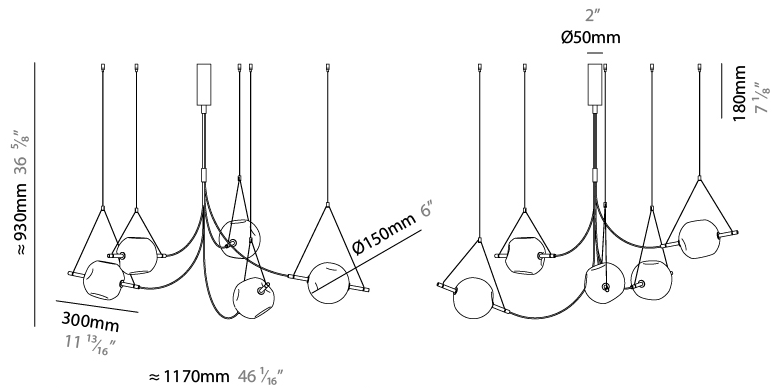

PROJECT	_____
TYPE	_____
SPECIFIER	_____
QUANTITY	_____
DATE	_____

BALANCE SUSPENSION

D181004-

base number	Color	Finish	Finish
	Temperature	Options	Options

1. To build a product code in our configurator select the specify button on the base model # product page
2. To build a manual product code on this datasheet choose from the options listed below in blue font and add the suffix to the base model #

GENERAL

Series: Balance
Partner: Artigia
Division: Design
Installation: Suspension
Product Type: Chandelier
Mounting Location: Ceiling
Light Distribution: Direct / Indirect

PHYSICAL

Shape: Abstract
Diameter (mm): 1150
Diameter (in): 45 1/4
Height (mm): 950
Height (in): 37 3/8
Diffuser: Glass - Clear / Amber / Smoke Gray
Fixture Finish: BBS / BUB / ABR / DRB / DUB / AGD / LBB / DBZ / BBN / PCH / PGO / PBN / WHI / BLK
Accent Finish: CLR / AMB / SMG
Fixture Material: Glass / Metal
Primary Material: Glass

ELECTRICAL

Lamp Type: LED
Input Wattage (W): 21.5
Dimming: Dali Dimming / Phase Dimming
Driver Included: Yes
Driver Location: Integrated
Driver Class: Class 2
Input Voltage (V): 120
Constant Current (MA): 500
Upon Request: 0-10V Dimming

LED

Number of LEDs: 5
Color Temperature (°K): 2700 / 3000 / 4000
Nominal Lumen (lm): 3140 / 3295 / 3450
Lamp Life (hrs): 50000

OPTICAL

RATINGS AND CERTIFICATIONS

Certified By: Certified for North American Standards
IP rating: IP20