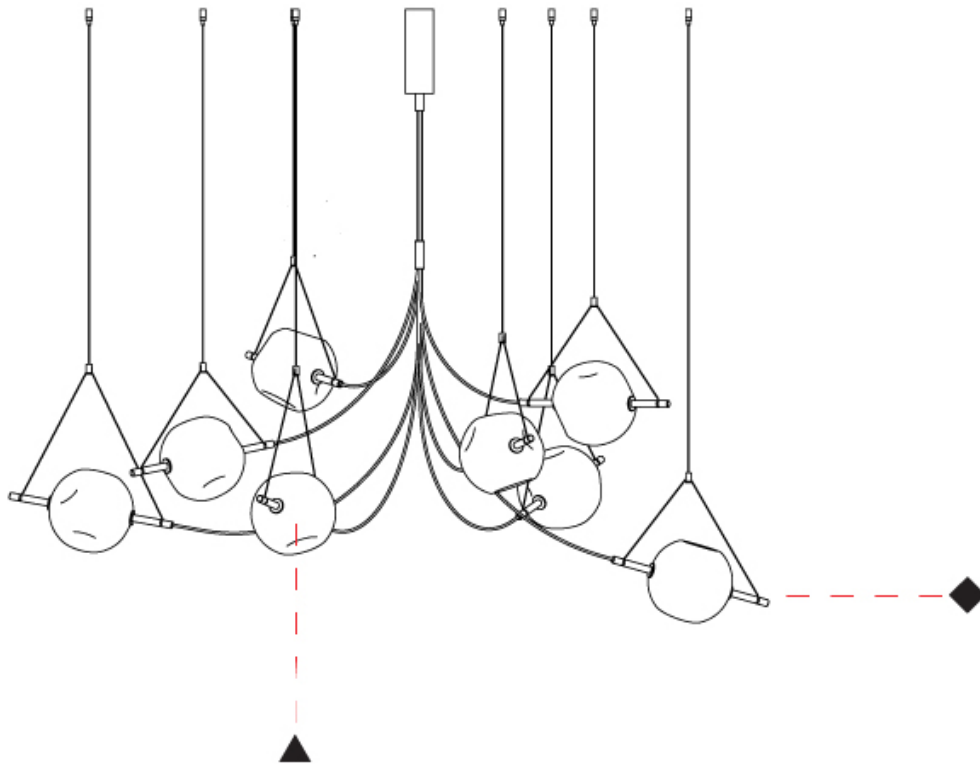

D181003-

PROJECT	_____
TYPE	_____
SPECIFIER	_____
QUANTITY	_____
DATE	_____

D