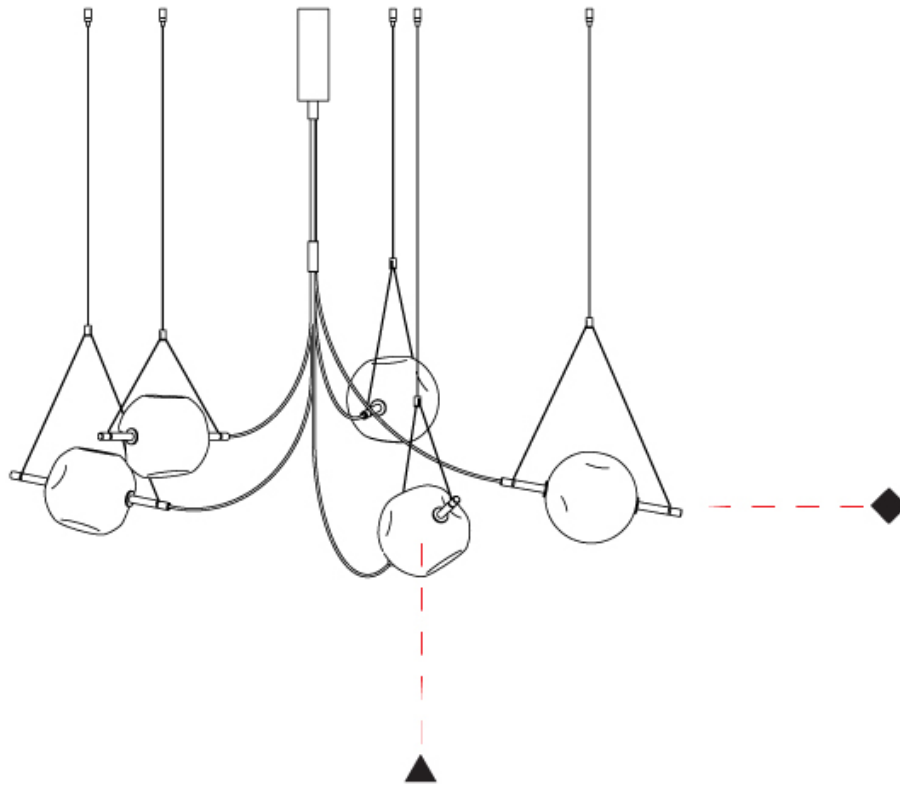

D181004-

PROJECT _____

TYPE _____

SPECIFIER _____

QUANTITY _____

DATE _____

D