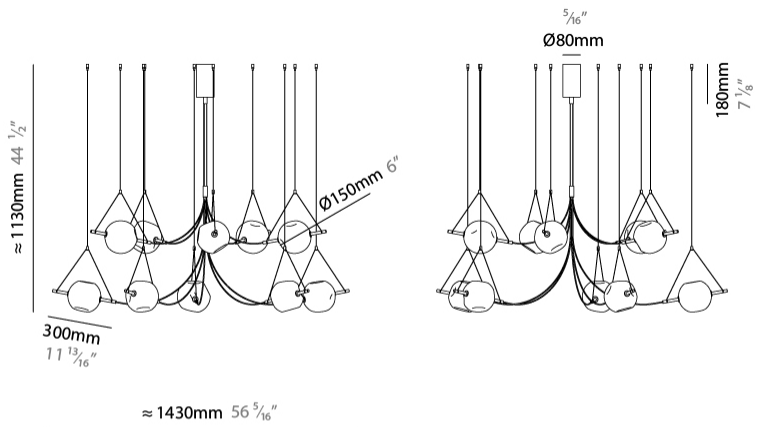

PROJECT	_____
TYPE	_____
SPECIFIER	_____
QUANTITY	_____
DATE	_____

BALANCE SUSPENSION

D181002-

base number	Color	Finish	Finish
	Temperature	Options	Options

1. To build a product code in our configurator select the specify button on the base model # product page
2. To build a manual product code on this datasheet choose from the options listed below in blue font and add the suffix to the base model #

GENERAL

Series: Balance
Partner: Artigia
Division: Design
Installation: Suspension
Product Type: Chandelier
Mounting Location: Ceiling
Light Distribution: Direct / Indirect

PHYSICAL

Shape: Abstract
Diameter (mm): 1145
Diameter (in): 55 1/8
Height (mm): 1150
Height (in): 45 1/4
Diffuser: Glass - Clear / Amber / Smoke Gray
Fixture Finish: BBS / BUB / ABR / DRB / DUB / AGD / LBB / DBZ / BBN / PCH / PGO / PBN / WHI / BLK
Accent Finish: CLR / AMB / SMG
Fixture Material: Glass / Metal
Primary Material: Glass

ELECTRICAL

Lamp Type: LED
Input Wattage (W): 43
Dimming: Dali Dimming / Phase Dimming
Driver Included: Yes
Driver Location: Integrated
Driver Class: Class 2
Input Voltage (V): 120
Constant Current (MA): 500
Upon Request: 0-10V Dimming

LED

Number of LEDs: 10
Color Temperature (°K): 2700 / 3000 / 4000
Nominal Lumen (lm): 6280 / 6590 / 6900
Lamp Life (hrs): 50000

OPTICAL

RATINGS AND CERTIFICATIONS

Certified By: Certified for North American Standards
IP rating: IP20